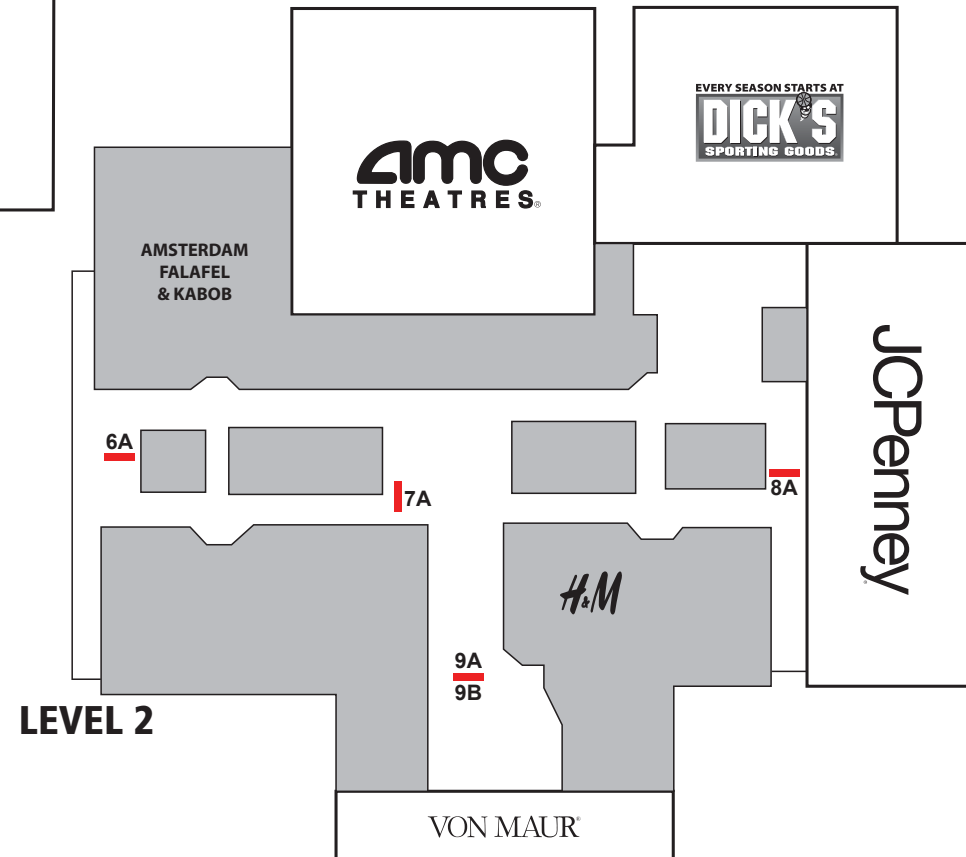

Choose the location(s) where you would like your ad to appear!

Legend for display types:

- Red line: Blade Display Unit
- Yellow line: Wall Mount Display

LEVEL 1

SCROLL DOWN TO SEE PHOTOS OF LOCATIONS

LEVEL 2

WESTROADS MALL PANEL LOCATIONS

WESTROADS MALL PANEL LOCATIONS