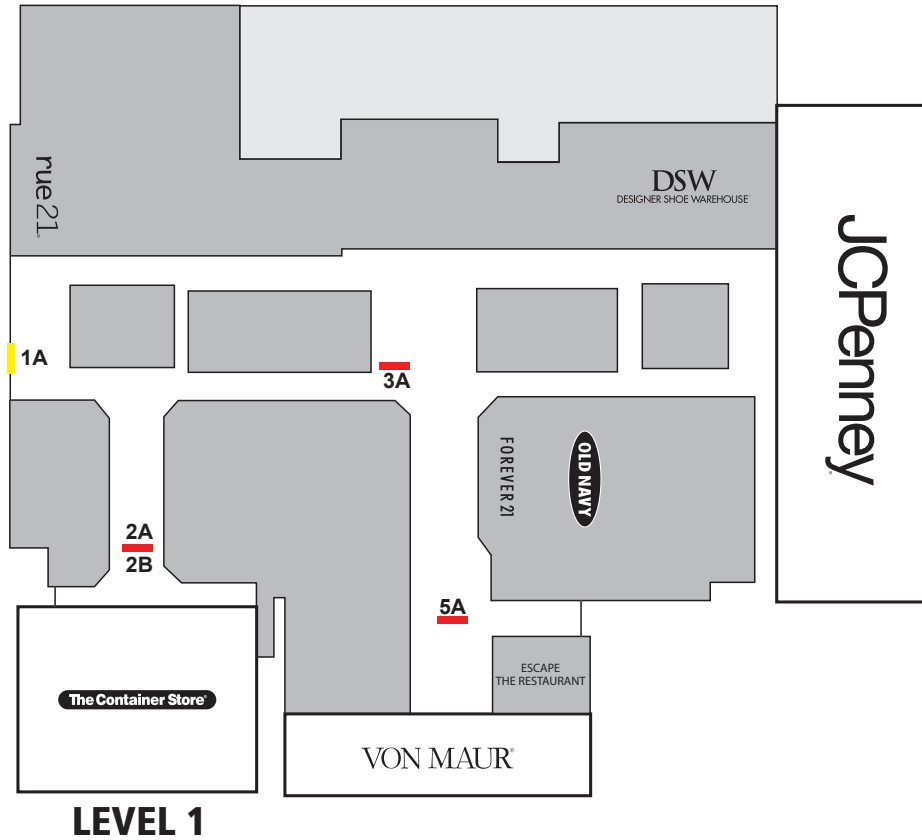

Choose the location(s) where you would like your ad to appear!

Legend for display types:

- Red line: Blade Display Unit
- Yellow line: Wall Mount Display

LEVEL 1

SCROLL DOWN TO SEE PHOTOS OF LOCATIONS

LEVEL 2

WESTROADS MALL PANEL LOCATIONS

WESTROADS MALL PANEL LOCATIONS